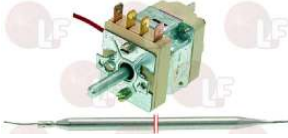

ALPENINOX 051142

3444754 SINGLE-PHASE THERMOSTAT 50-98°C

D-shaped pin 6x4.6 mm
covered capillary length 2400 mm - 16A 230V
bulb $\varnothing$ 3x335 mm - with stuffing gland M9x1