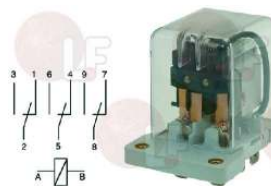

ALPENINOX 046380

3351900 RELAY B2-3 250V 16A
tripolar changeover switch

ALPENINOX 046001

3351005 RELAY 56 34 250V 12A
230V 50/60Hz
tetrapolar change over switch
for LS8 - LS10 - LS12