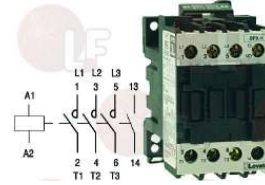

3446561 CONTACTOR LOVATO BF0910A

9A 400V 4.2Kw
coil 230V 50/60Hz
3 normally open contacts
for Dishwasher (ADLER) DS400 - DS410 - DS600
for Dishwasher (WHIRLPOOL) F650
for Glasswasher/Cupwasher (WHIRLPOOL) F400 - F410

ALPENINOX 003027

ALPENINOX 004206

3446552 CONTACTOR LOVATO BG0610A

coil 6A 230V 50/60Hz 2.2Kw
3 normally open contacts
1 normally open auxiliary contact
for Glasswasher/Cupwasher (ADLER) CF40 - COMPACT
for Glasswasher/Cupwasher (WHIRLPOOL) F30 - F41