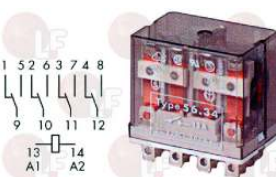

ALPENINOX 048888

3351601 RELAY B1-3 16A 230V 50/60Hz
3 NO contacts

ALPENINOX 046380

3351900 RELAY B2-3 250V 16A
tripolar changeover switch

ALPENINOX 046001

3351005 RELAY 56 34 250V 12A
230V 50/60Hz
tetrapolar change over switch
for LS8 - LS10 - LS12