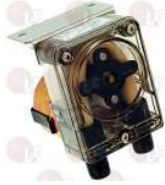

Suitable for:

ALPENINOX

3090029 PERISTALTIC DETERGENT PUMP G200 230V50Hz
detergent flow rate 0.777 gr per second
max flow rate 2 l/hour (equivalent to 2000 cm3)
for DISHWASHER (500 DISHES PER HOUR)

ALPENINOX 0U1032

3090033 FOOT VALVE WITH NON RETURN
with filter and STAINLESS steel ring

3090018 T-FITTING BLACK

3090301 PERISTALTIC DETERGENT PUMP PG-0.4
fixed flow rate: 0.4 l per h
pressure: 3 bar
sekob Brill pipe
230V 50Hz
complete with mounting kit

ALPENINOX 0L0697
ALPENINOX 049625

ALPENINOX 0S0704

ALPENINOX 049311

3090032 ELBOW FOR TANK INLET
complete
for Dishwasher (ELFRAMO) D30 - D40 - D80
for Dishwasher hood type (ELFRAMO) C44 - C66
for Dishwasher hood type (KOMEL) K8044 - K8066
for Glasswasher/Cupwasher (ELFRAMO) BD14 - B11
B14 - B15
for Pan washing machine (ELFRAMO) LP60 - LP70

3090017 INLET FILTER MODEL 3000

3090057 THERMOPLASTIC PIPE 5x8 mm 55SH
replacement for pumps G200-G250-G252-G40-D25-G8
G82-G15-G40-G40D-G50D-G600
complete with connectors new version

3090350 SEKOBRILL PIPE

ALPENINOX 049418