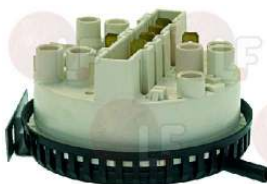

ALPENINOX 049620

3320095 **PRESSURE SWITCH 40/15-55/35 mm**
16(4)A/250V
for CONVEYOR DISHWASHER series TR