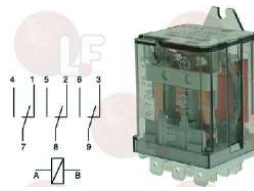

ALPENINOX 0A9596
ALPENINOX 088197

ALPENINOX 005033

ALPENINOX 005034

3351602 RELAY 65.31 30A 250V
1 cut-off contact
coil 230V 50/60Hz