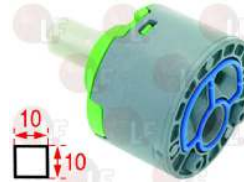

ALPENINOX 0S1457

ALPENINOX 069965

ALPENINOX 850021

3359298 MIXER CARTRIDGE (SMALL TYPE)