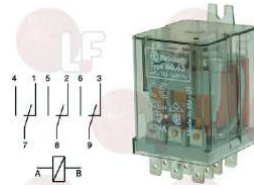

ALPENINOX 048438

Suitable for:

3351901 RELAY 60.62 10A 230V 50/60Hz
2 switching contacts

ALPENINOX 0D0013
ALPENINOX 083215

ALPENINOX 058857

ALPENINOX 069882

Suitable for:

3351605 RELAY 60.63 10A 230V 50/60Hz
3 switching contacts
for CIMBALI JUNIOR