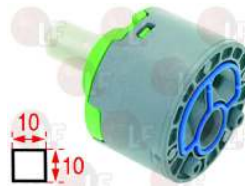

ALPENINOX 0S1340

ALPENINOX 069958

3359237 SHOWER SPRING