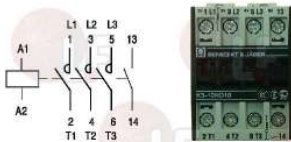

ALPENINOX 082986

ALPENINOX 088477

3446510 CONTACTOR BENEDIKT/JAGER K3-14A1024
coil 14A 24V 50/60Hz 5.5Kw
3 normally open contacts
1 normally open auxiliary contact