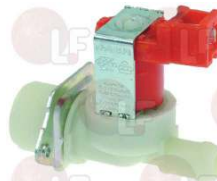

ALPENINOX 0E1575

3120255 SOLENOID VALVE 220/240V ø 10 mm
solenoid valve 180° - 220/240V 50/60Hz - max 90°C
inlet 3/4" - two outlets ø 10 mm
with red flowrate reducer at the outlet