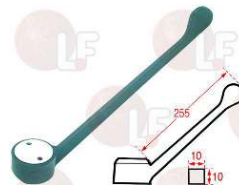

Lever mixers

3359178 SINGLE-HOLE LEVER MIXER
mounting hole \varnothing 52 mm
spout \varnothing 20x300 mm

ALPENINOX 0S1244

3359300 BLACK LEVER FOR MIXER
length 255 mm
connection 10x10 mm

Suitable for:

3359297 MIXER CARTRIDGE (BIG TYPE)