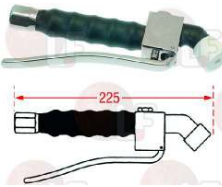

ALPENINOX 0KC217

ALPENINOX 0L0641

3359605 WHITE SHOWER HEAD NEW $\varnothing$ 1/2" F