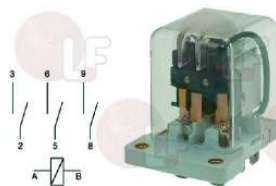

ALPENINOX 048888

3351601 RELAY B1-3 16A 230V 50/60Hz
3 NO contacts